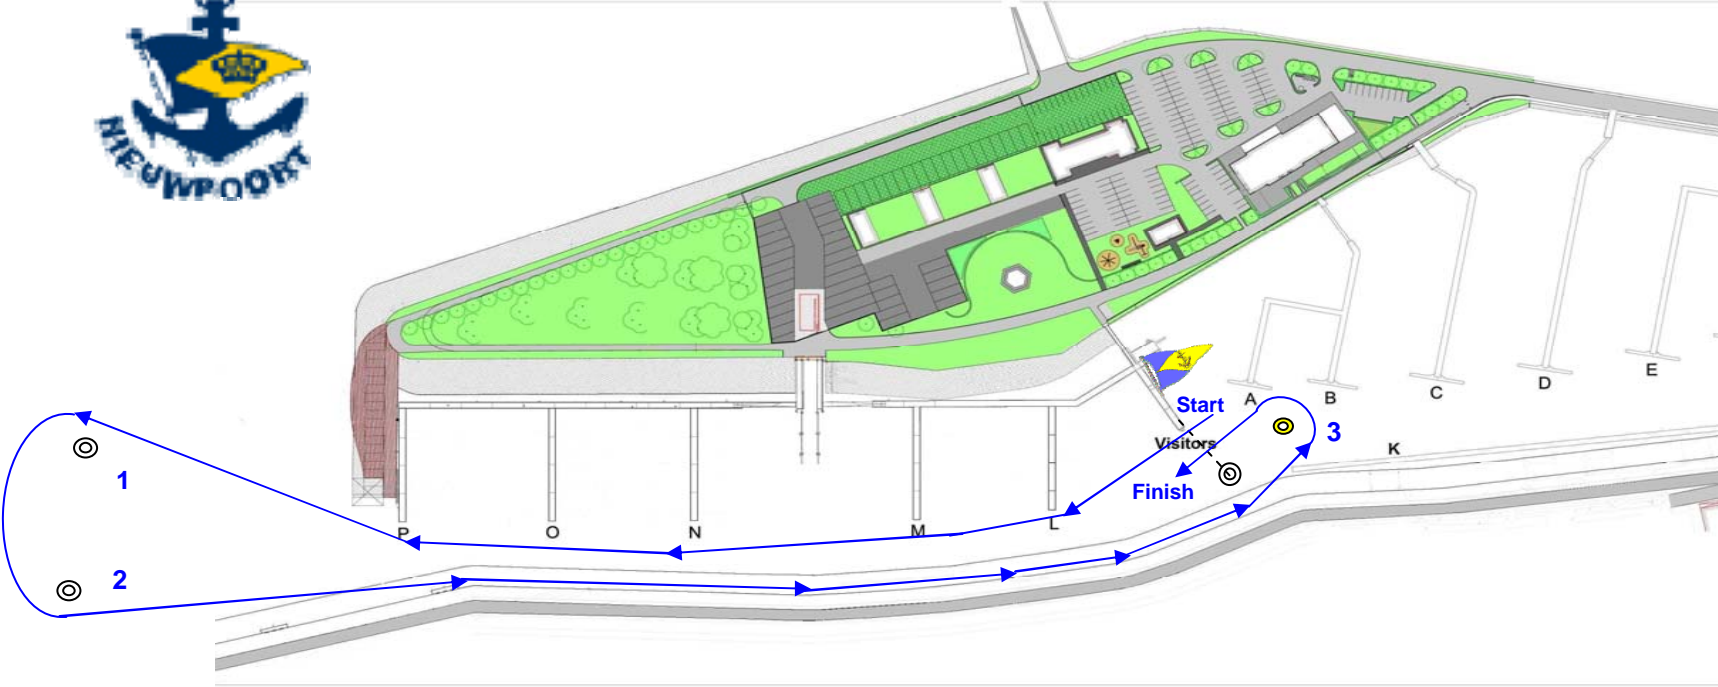

Cot Cot Race 2009 & Mini JI

Courses : Course 1 : Start - 1 - 2 - 3 - Finish (1 loop)
Course 2 : Start - 1 - 2 - 3 - 1 - 2 - 3 - Finish (2 loops) non illustrated !